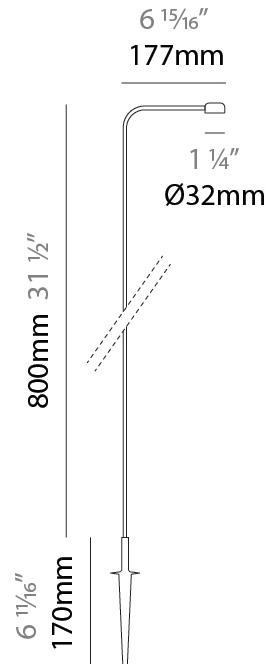

GENERAL

Series: Dot
 Brand: Platek
 Division: Exterior
 Mounting Type: Post
 Mounting Location: Above Ground
 Subcategory: Bollard - Garden

PHYSICAL

Shape: Disc
 Diameter (mm): 32
 Diameter (in): 1 ¼
 Height (mm): 800
 Height (in): 31 ½
 Extension (mm): 177
 Extension (in): 6 15/16
 Light Distribution: Direct
 Screws: No visible screws
 Fixture Finish: SST
 Fixture Material: Stainless Steel AISI 316L

LED

Color Temperature (°K): 2700 / 3000
 Max. Delivered Lumen (lm): 145
 Nominal Lumen (lm): 175
 CRI: >90 CRI
 Lamp Life (hrs): 60000

OPTICAL

Optic°: 120

RATINGS AND CERTIFICATIONS

Certified By: Certified for North American Standards
 IP rating: IP65
 IK Rating: IK05
 Upon Request: Higher Maximum Ambient Temperature

GENERAL

Series: Dot
 Brand: Platek
 Division: Exterior
 Mounting Type: Post
 Mounting Location: Above Ground
 Subcategory: Bollard - Garden

PHYSICAL

Shape: Disc
 Diameter (mm): 32
 Diameter (in): 1 1/4
 Height (mm): 1000
 Height (in): 39 3/8
 Extension (mm): 177
 Extension (in): 6 15/16
 Light Distribution: Direct
 Screws: No visible screws
 Fixture Finish: SST
 Fixture Material: Stainless Steel AISI 316L