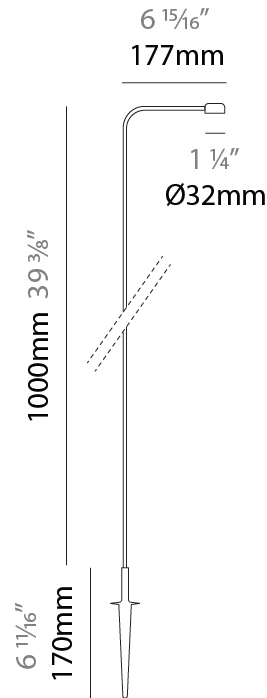

GENERAL

Series: Dot
 Brand: Platek
 Division: Exterior
 Mounting Type: Post
 Mounting Location: Above Ground
 Subcategory: Bollard - Garden

PHYSICAL

Shape: Disc
 Diameter (mm): 32
 Diameter (in): 1 ¼
 Height (mm): 800
 Height (in): 31 ½
 Extension (mm): 177
 Extension (in): 6 15/16
 Light Distribution: Direct
 Screws: No visible screws
 Fixture Finish: SST
 Fixture Material: Stainless Steel AISI 316L

LED

Color Temperature (°K): 2700 / 3000
 Max. Delivered Lumen (lm): 145
 Nominal Lumen (lm): 175
 CRI: >90 CRI
 Lamp Life (hrs): 60000

OPTICAL

Optic°: 120

RATINGS AND CERTIFICATIONS

Certified By: Certified for North American Standards
 IP rating: IP65
 IK Rating: IK05
 Upon Request: Higher Maximum Ambient Temperature

GENERAL

Series: Dot
 Brand: Platek
 Division: Exterior
 Mounting Type: Post
 Mounting Location: Above Ground
 Subcategory: Bollard - Garden

PHYSICAL

Shape: Disc
 Diameter (mm): 32
 Diameter (in): 1 1/4
 Height (mm): 1000
 Height (in): 39 3/8
 Extension (mm): 177
 Extension (in): 6 15/16
 Light Distribution: Direct
 Screws: No visible screws
 Fixture Finish: SST
 Fixture Material: Stainless Steel AISI 316L